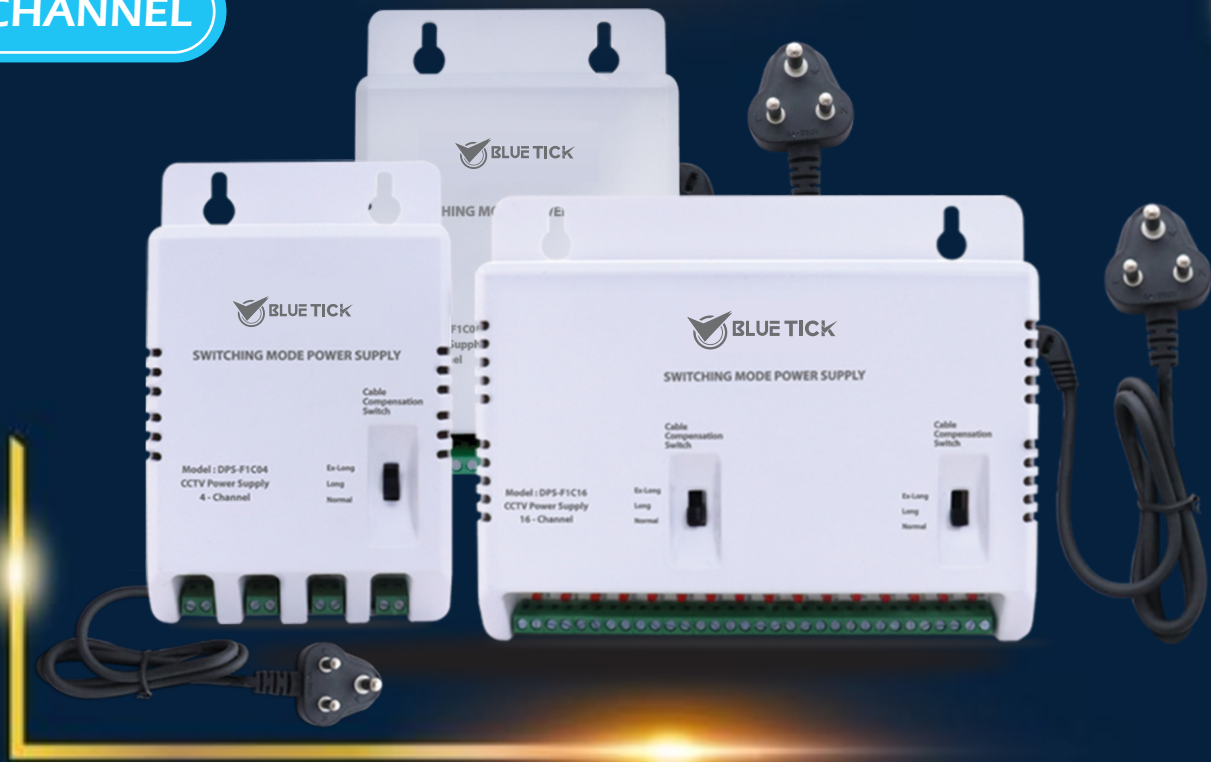

### Features

- Image Sensor: HI3798M
- Compression: H.265 / H.265+
- 32Ch Video Recording
- PTZ Supports
- 1\*RJ45, 100Mbps Ethernet
- Digital zoom: Yes
- ONVIF Protocol
- Audio + Video Playback
- Up to 6TB SATA Interface HDD\*1/2/4
- Support, Android, iPhone, Mac.
- Alarm Not Supports
- Supports LINUX Operating System
- 2\*USB2.0 Port
- Local Playback 1Ch
- HDMI Output
- Upgrade / Backup: USB Disk & Network

# SWITCH MODE POWER SUPPLY

4CHANNEL

8CHANNEL

16CHANNEL